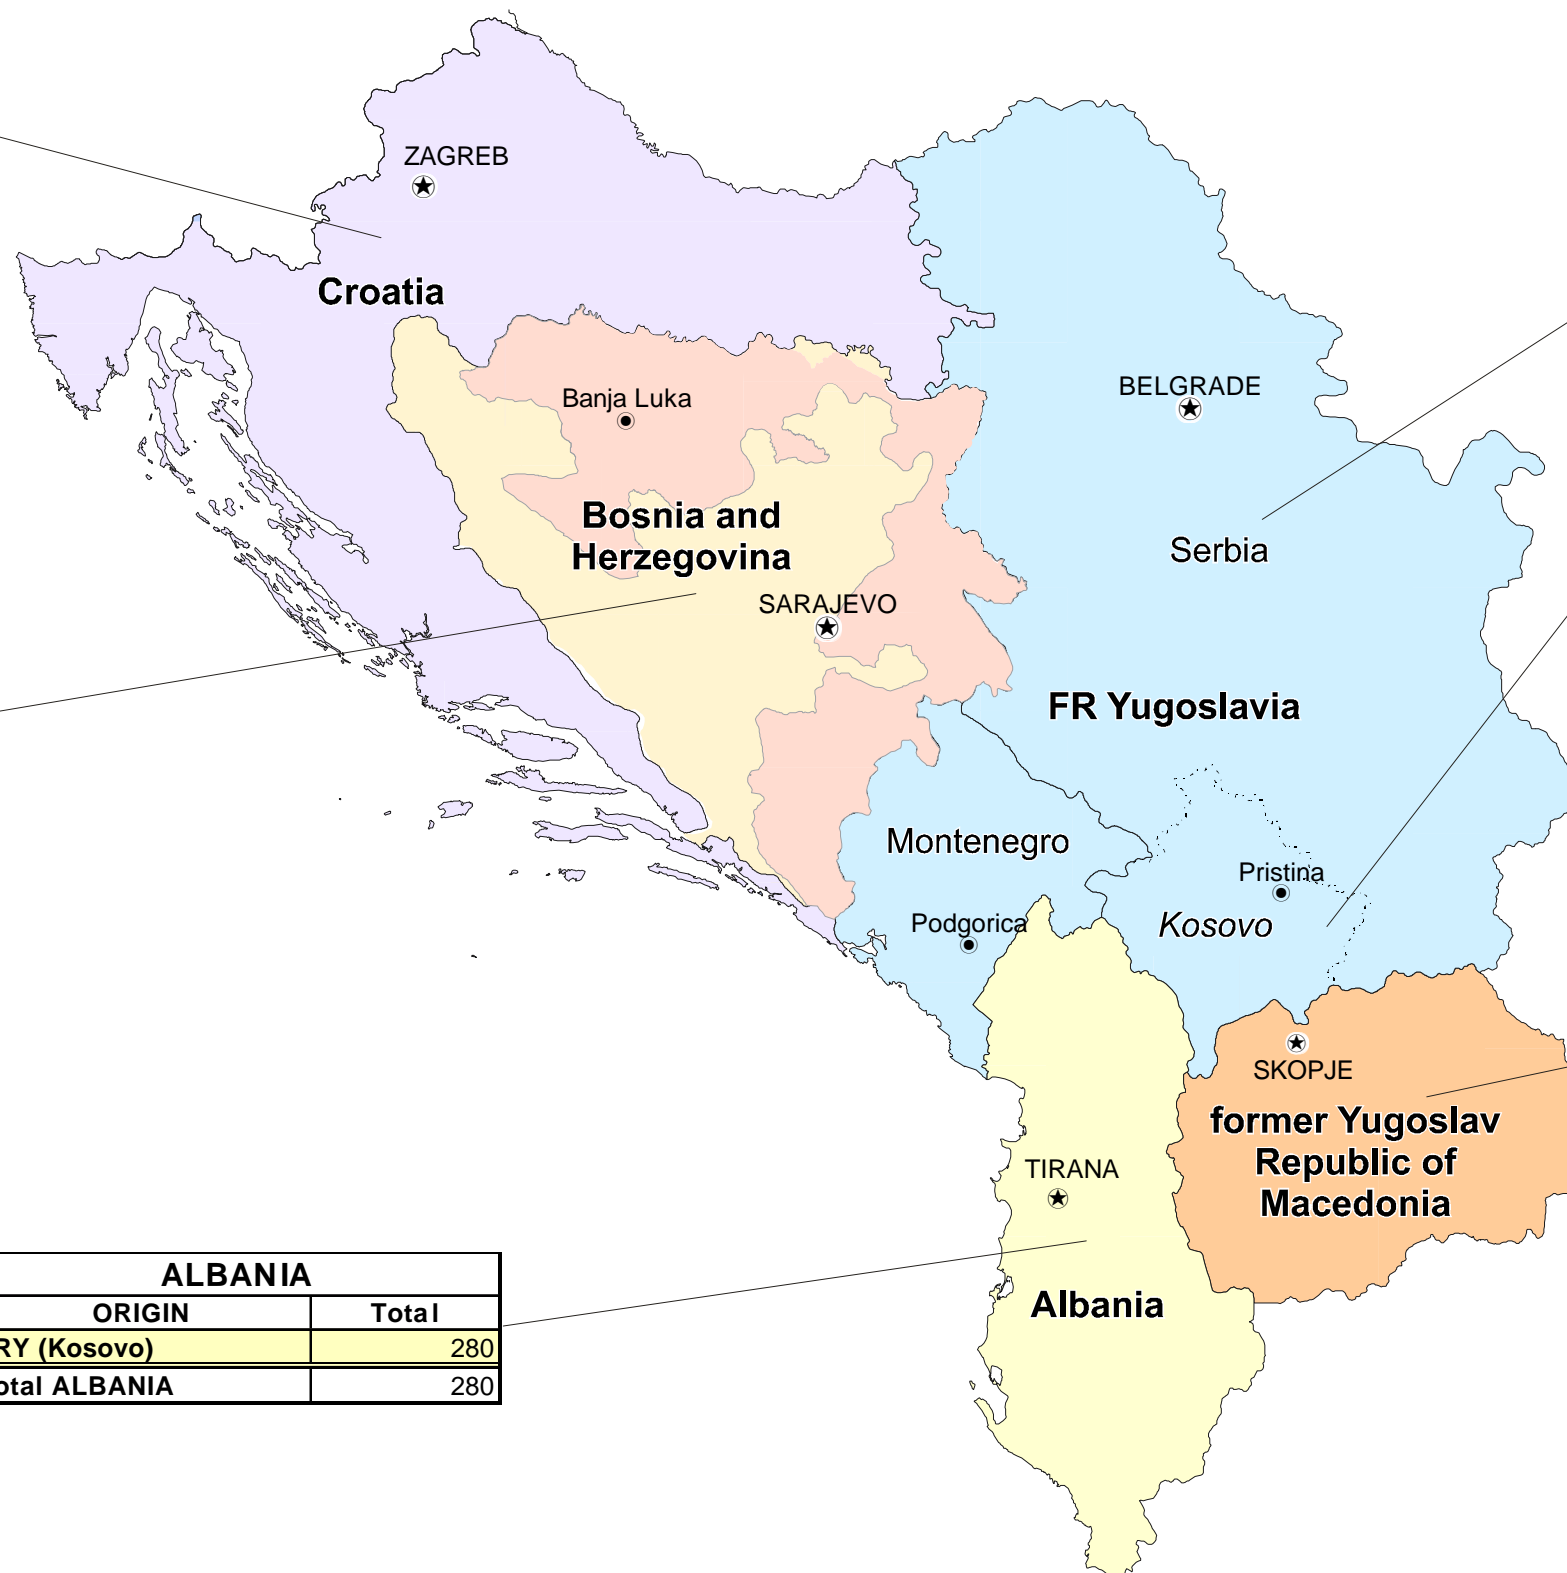

ESTIMATE OF REFUGEES AND DISPLACED PERSONS still seeking solutions in South-Eastern Europe

CROATIA	
ORIGIN	Total
BiH	18,272
FRY	1,398
IDPs	22,713
Total Croatia	42,383

FR YUGOSLAVIA	
SERBIA - MONTENEGRO	
ORIGIN	Total
BiH	143,500
Croatia	245,000
Slovenia	700
FYROM	450
IDPs (Kosovo)	231,000
KOSOVO	
FYROM	10,850
IDPs (Southern Serbia)	10,000
Minority IDPs	22,500
Total FRY	664,000

BOSNIA AND HERZEGOVINA	
ORIGIN	Total
FRY	9,100
Croatia	23,388
IDPs	447,318
Total BiH	479,806

fYR of MACEDONIA	
ORIGIN	Total
FRY (Kosovo)	4,500
BiH and Croatia	50
IDPs	21,200
Total FYROM	25,750

ALBANIA	
ORIGIN	Total
FRY (Kosovo)	280
Total ALBANIA	280

Updated to reflect the situation as of 15 January 2002

These statistics are based on information currently available to UNHCR, and should be regarded as estimates only. They do not include refugees/asylum-seekers from countries outside the region.